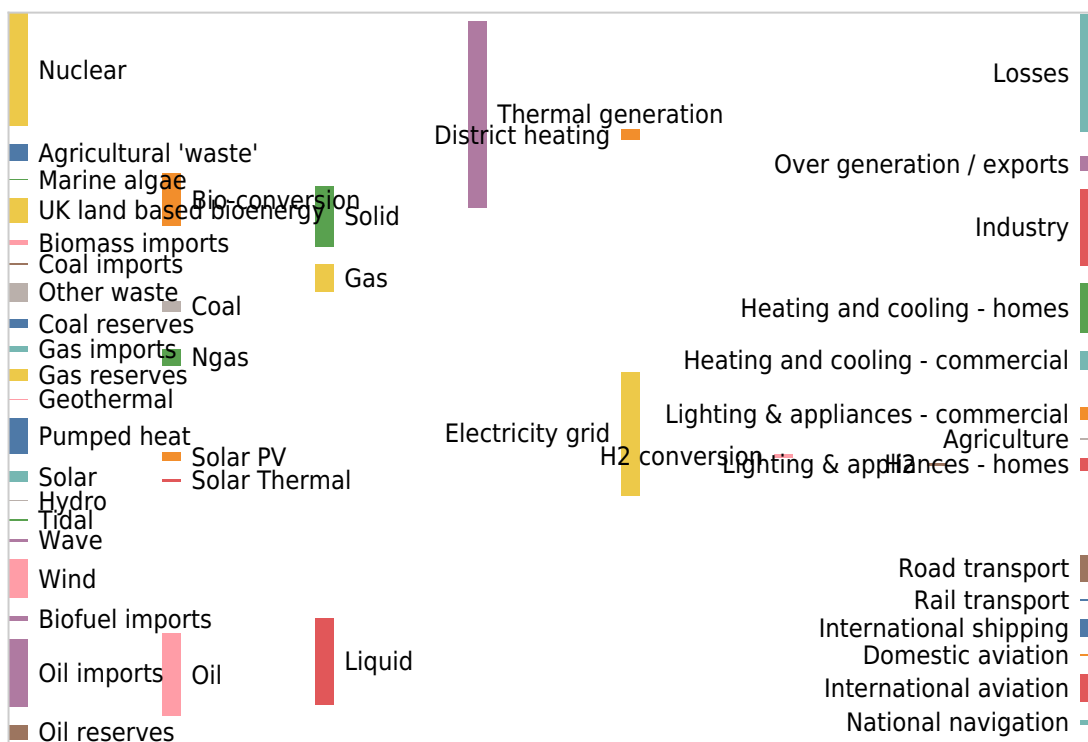

# Test MermaidLite

|            |                        |  |  |    |          |  |  |  |  |     |     |     |                  |                |     |     |     |     |     |     |     |     |        |     |     |  |  |     |     |
|------------|------------------------|--|--|----|----------|--|--|--|--|-----|-----|-----|------------------|----------------|-----|-----|-----|-----|-----|-----|-----|-----|--------|-----|-----|--|--|-----|-----|
| 0          | Source Port            |  |  |    |          |  |  |  |  |     | 15  | 16  | Destination Port |                |     |     |     |     |     |     |     |     | 31     |     |     |  |  |     |     |
| 32         | Sequence Number        |  |  |    |          |  |  |  |  |     |     |     |                  |                |     |     |     |     |     |     |     |     |        |     | 63  |  |  |     |     |
| 64         | Acknowledgment Number  |  |  |    |          |  |  |  |  |     |     |     |                  |                |     |     |     |     |     |     |     |     |        |     | 95  |  |  |     |     |
| 96         | Data Offset            |  |  | 99 | Reserved |  |  |  |  | 105 | URG | 106 | ACK              | 107            | PSH | 108 | RST | 109 | SYN | 110 | FIN | 111 | Window |     |     |  |  | 112 | 127 |
| 128        | Checksum               |  |  |    |          |  |  |  |  |     |     |     | 143              | Urgent Pointer |     |     |     |     |     |     |     |     |        | 144 | 159 |  |  |     |     |
| 160        | (Options and Padding)  |  |  |    |          |  |  |  |  |     |     |     |                  |                |     |     |     |     |     |     |     |     |        |     | 191 |  |  |     |     |
| 192        | Data (variable length) |  |  |    |          |  |  |  |  |     |     |     |                  |                |     |     |     |     |     |     |     |     |        |     | 223 |  |  |     |     |
| 224        | Data (variable length) |  |  |    |          |  |  |  |  |     |     |     |                  |                |     |     |     |     |     |     |     |     |        |     | 255 |  |  |     |     |
| TCP Packet |                        |  |  |    |          |  |  |  |  |     |     |     |                  |                |     |     |     |     |     |     |     |     |        |     |     |  |  |     |     |